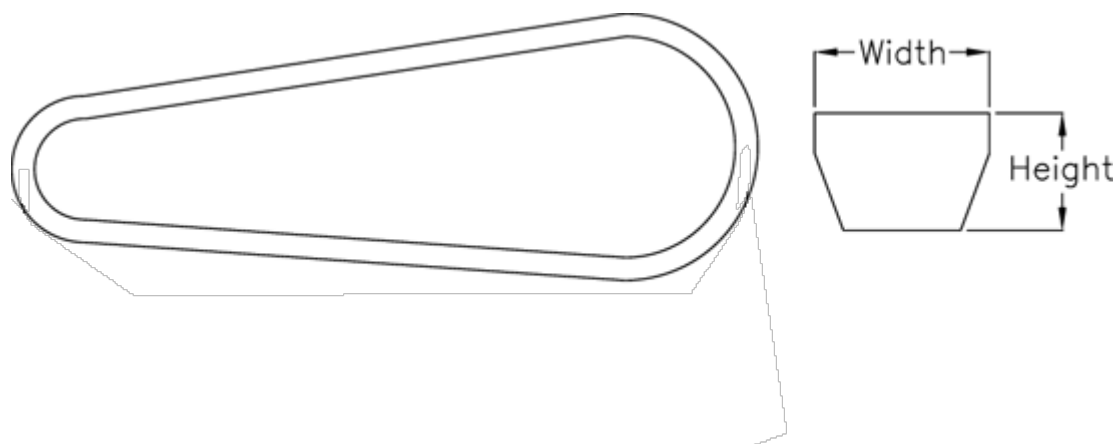

Data Sheet

Article number: 601962768000
Description: Gates V-belt SPC 8000 Ld 8000
DELTA NARROW

Measures

Datum length =	8000
Height =	18
Width =	22